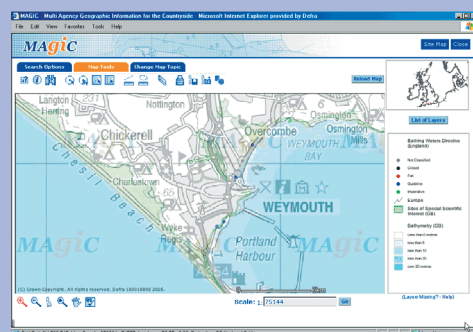

MAGIC

MAGIC is the first web-based interactive map to bring together information on key environmental schemes and designations in one place. MAGIC is a partnership project involving six government organisations who have responsibilities for rural policy-making and services, and although it has been designed to meet the needs of the partner organisations, the facility is available to anyone over the Internet.

MAGIC makes use of standard GIS tools to allow people to view and query the available data.

Users do not require specialist software and can access maps using a standard web browser. MAGIC also provides links to other sources in order to make best use of the wide range of information available on different websites and Internet portals. This varies from simple hotlinks to web

The information available in MAGIC has expanded considerably since its launch in July 2002. Originally the interactive map was designed to show only datasets for England. Since the launch, feedback has demonstrated that information for Scotland, Wales and marine areas is also required, so MAGIC has